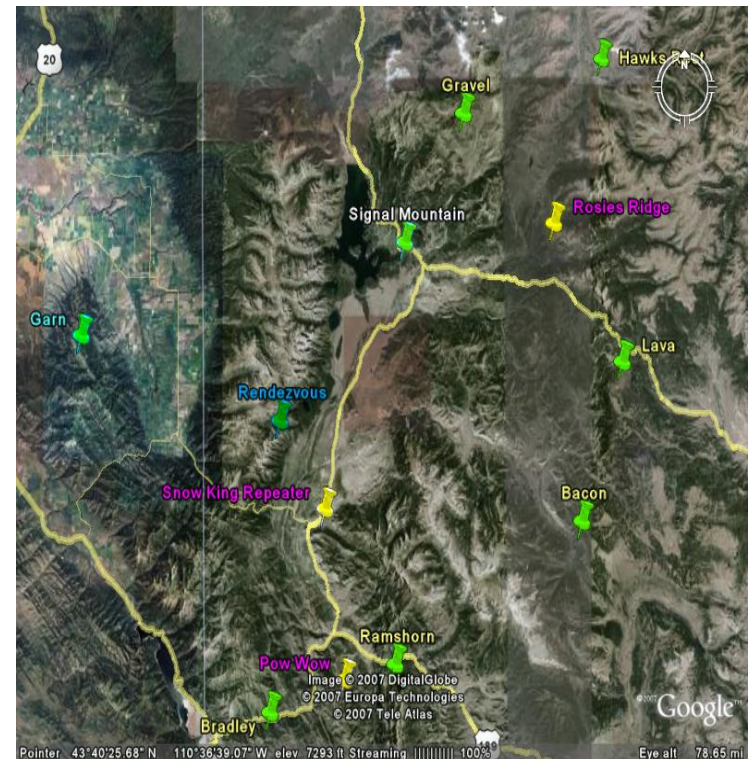

Local Repeater Map

BK Radio Tips

Radio is scanning when SCN blinks

Scan

To scan a channel, turn scan function off,
hit enter

To turn scan off a channel, turn off scan
function, hit clear

Change Group/Zones

Hit #, then group number, then enter

Purple/Yellow: ENET Repeaters; SO Monitors
Yellow/Green: Forest Service Repeaters, **Teton Dispatch Monitors Oct 1 – May 31, 600-2200, rest of year, 24 hours**
Blue/Green: Rendezvous – EMS/Forest Service Repeater
Light Blue/Green: Garn for West Slope Emergencies; SO Monitors

Zone 15 "O" Teton County Interoperability "Narrowband" Zone

Channel	Radio Display	Channel Description
1	SO Rptr	SO Dispatch Voter-Repeaters
2	VTAC 17R	VTAC 17 Repeater
3	ENET RR	E-Net Rosies Ridge Repeater
4	ENET PV	E-Net Pow Wow Repeater
5	ENET SK	E-Net Snow King Repeater
6	VTAC 12	VHF Tac12 on scene tactical
7	VTAC 13	VHF Tac13 on scene tactical
8	VTAC 14	VHF Tac14 & Nat'l SAR Command
9	TC SAR	TC SAR Base on Snow King
10	NIIMS	Nat'l Interagency Incident Mng. Sys
11	Mut Aid	MA1 Direct No Cheyenne Dispatch
12	ARFF Rpt	Airport Incident Command Repeater
13	FS Rend	USFS Rendezvous Rptr
14	GTNP Sig	GTNP Sig. Mt. Rptr.
15	EMS ER	St. Johns ER & Life Flt Air-to-Gnd
16	Fire Rptr	Fire / EMS Voter-Repeaters