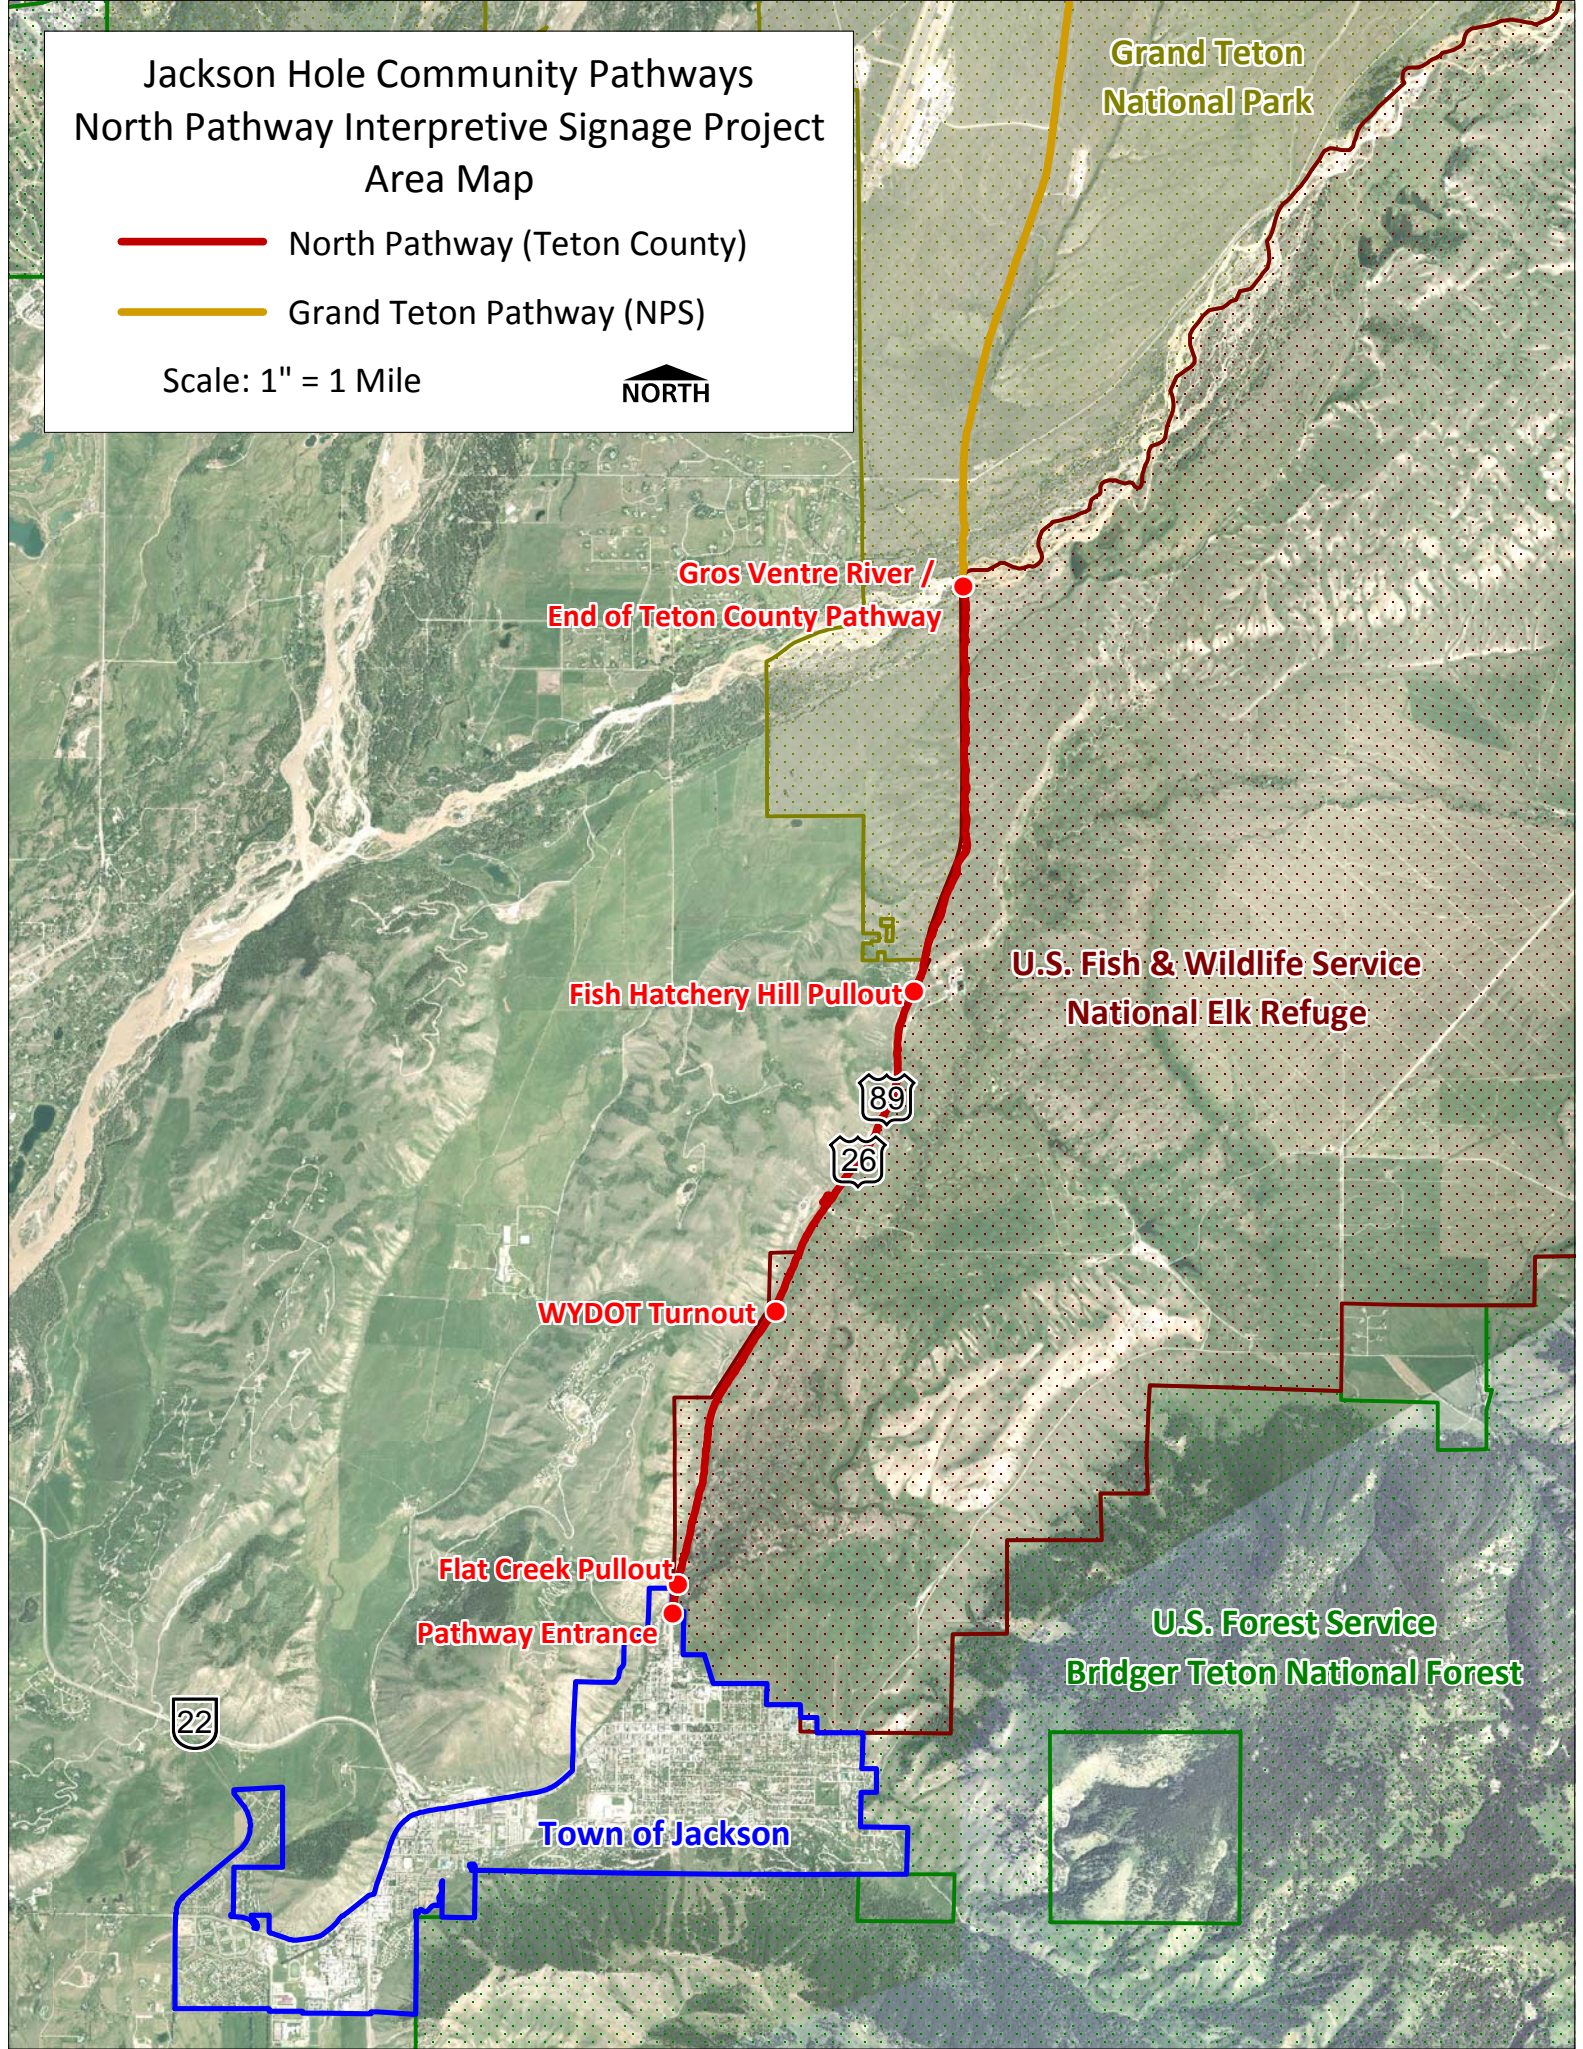

Jackson Hole Community Pathways  
North Pathway Interpretive Signage Project  
Area Map

— North Pathway (Teton County)

— Grand Teton Pathway (NPS)

Scale: 1" = 1 Mile

Grand Teton  
National Park

Gros Ventre River /  
End of Teton County Pathway

Fish Hatchery Hill Pullout

U.S. Fish & Wildlife Service  
National Elk Refuge

WYDOT Turnout

Flat Creek Pullout  
Pathway Entrance

U.S. Forest Service  
Bridger Teton National Forest

Town of Jackson